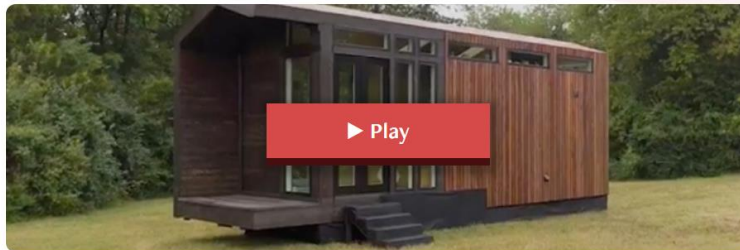

Bathed in Light & Luxury

The Solar-Powered Orchid Tiny House Has a Gorgeous, Light-Filled Interior

[See inside the Orchid](#)

Click to see our full interior & exterior gallery

Scroll to Explore the Orchid ▾

All About the Orchid

Sleeps Four

LED lighting

Full Shower

Front Deck

LED Valance Lighting

The Orchid has received global praise for its dimmable, independently switched lighting. Skylights, clerestory windows and large glass front wall give this home a lovely aesthetic day or night.

Ground Floor Bed and King Loft

Sleep four comfortably with the Orchid's private king bed loft and sofa bed.

Full Size Tile Shower

Spacious, chic, and comfortable. The floating mirrors with LED valance lighting give extra dimension to this modern bathroom.