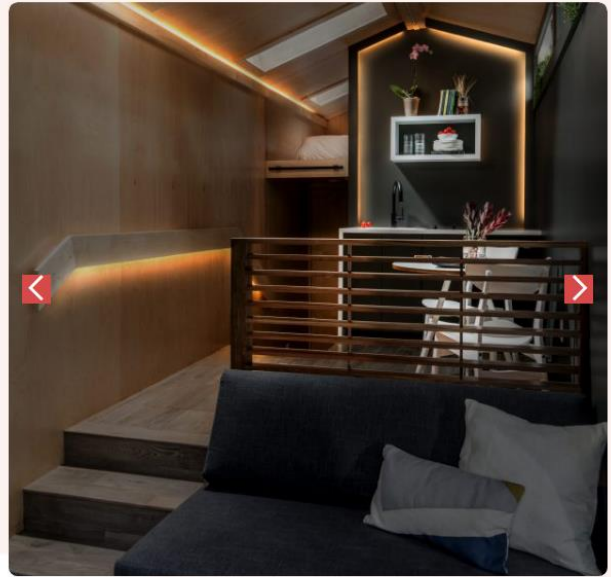

Bathed in Light & Luxury

The Solar-Powered Orchid Tiny House Has a Gorgeous, Light-Filled Interior

[See inside the Orchid](#)

Click to see our full interior & exterior gallery

Scroll to Explore the Orchid ▾

All About the Orchid

Sleeps Four

LED lighting

Full Shower

Front Deck

LED Valance Lighting

The Orchid has received global praise for its dimmable, independently switched lighting. Skylights, clerestory windows and large glass front wall give this home a lovely aesthetic day or night.

Ground Floor Bed and King Loft

Sleep four comfortably with the Orchid's private king bed loft and sofa bed.

Full Size Tile Shower

Spacious, chic, and comfortable. The floating mirrors with LED valance lighting give extra dimension to this modern bathroom.