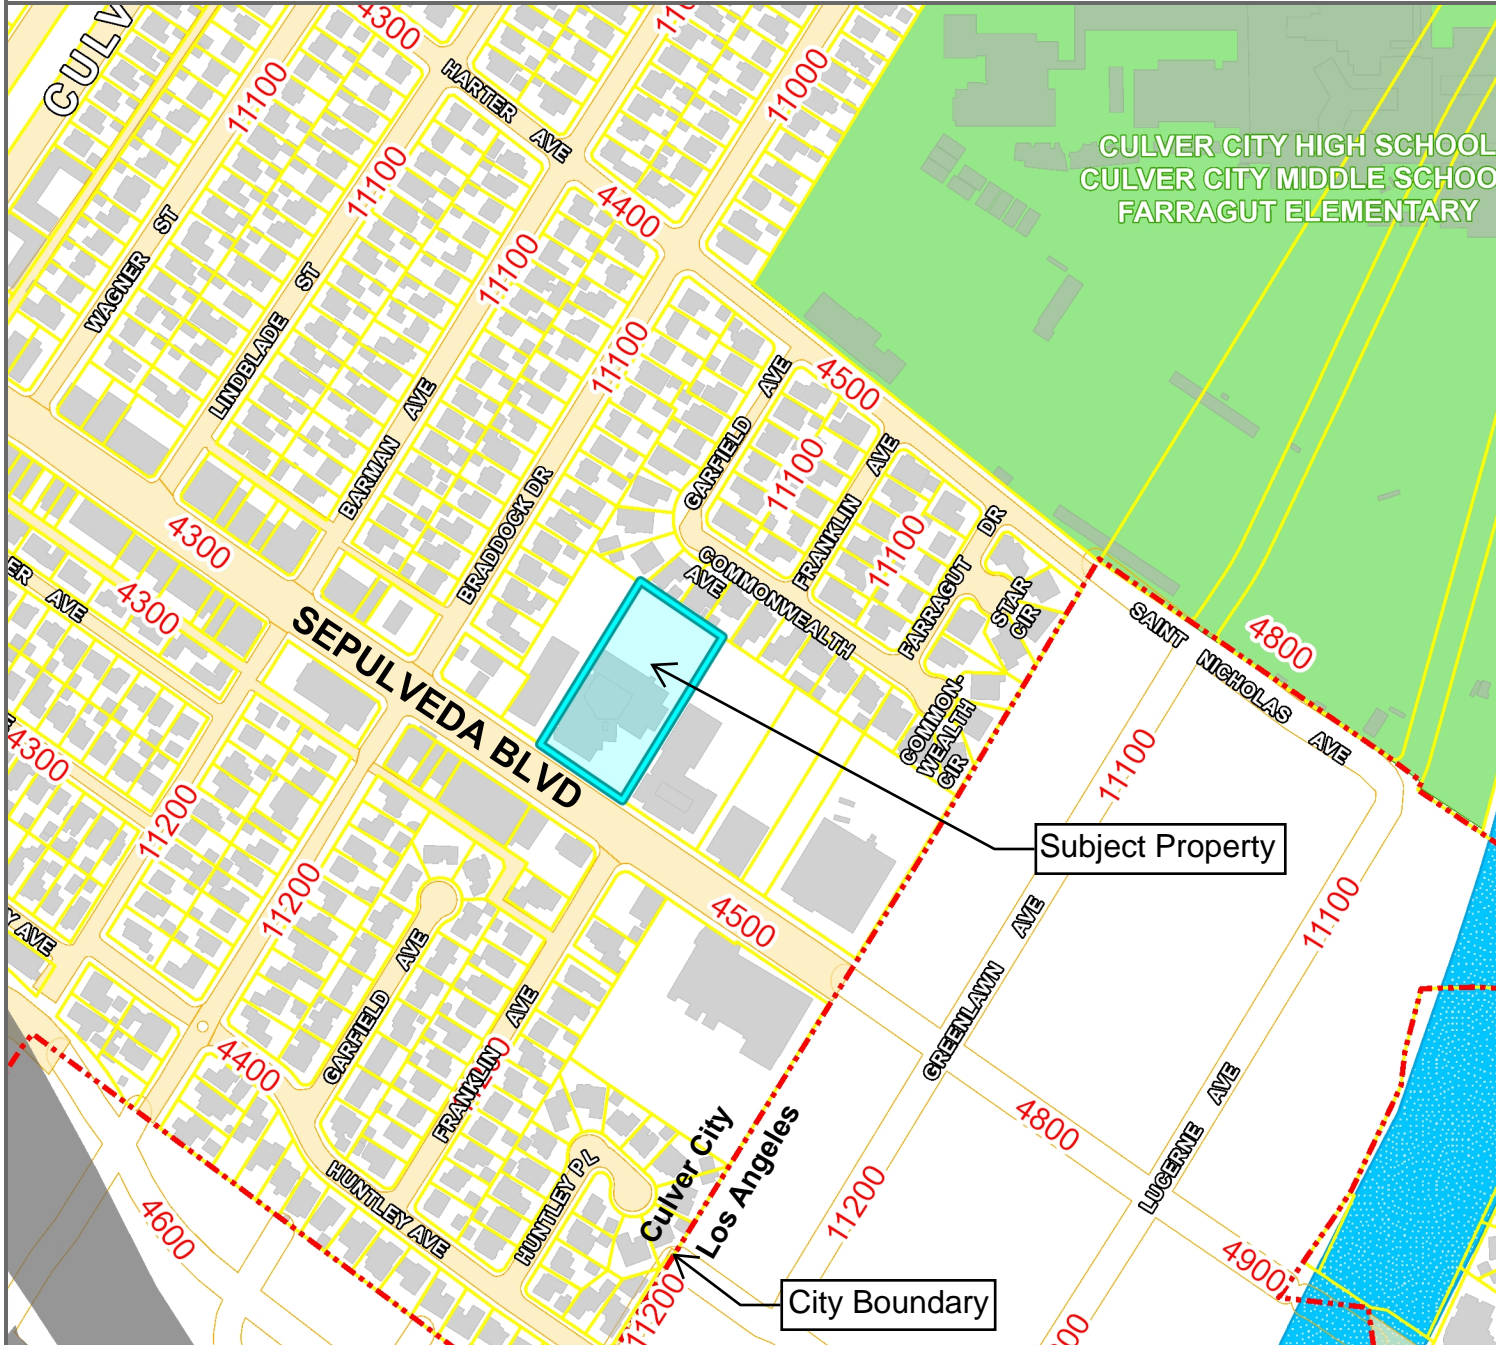

Vicinity Map

4464 Sepulveda Boulevard

Source: PDS/Current Planning

Map Created: 01/12/2023

Case No. P2022-0335-TPM

Subject Property

City Boundary

**THE CITY OF
CULVER CITY**