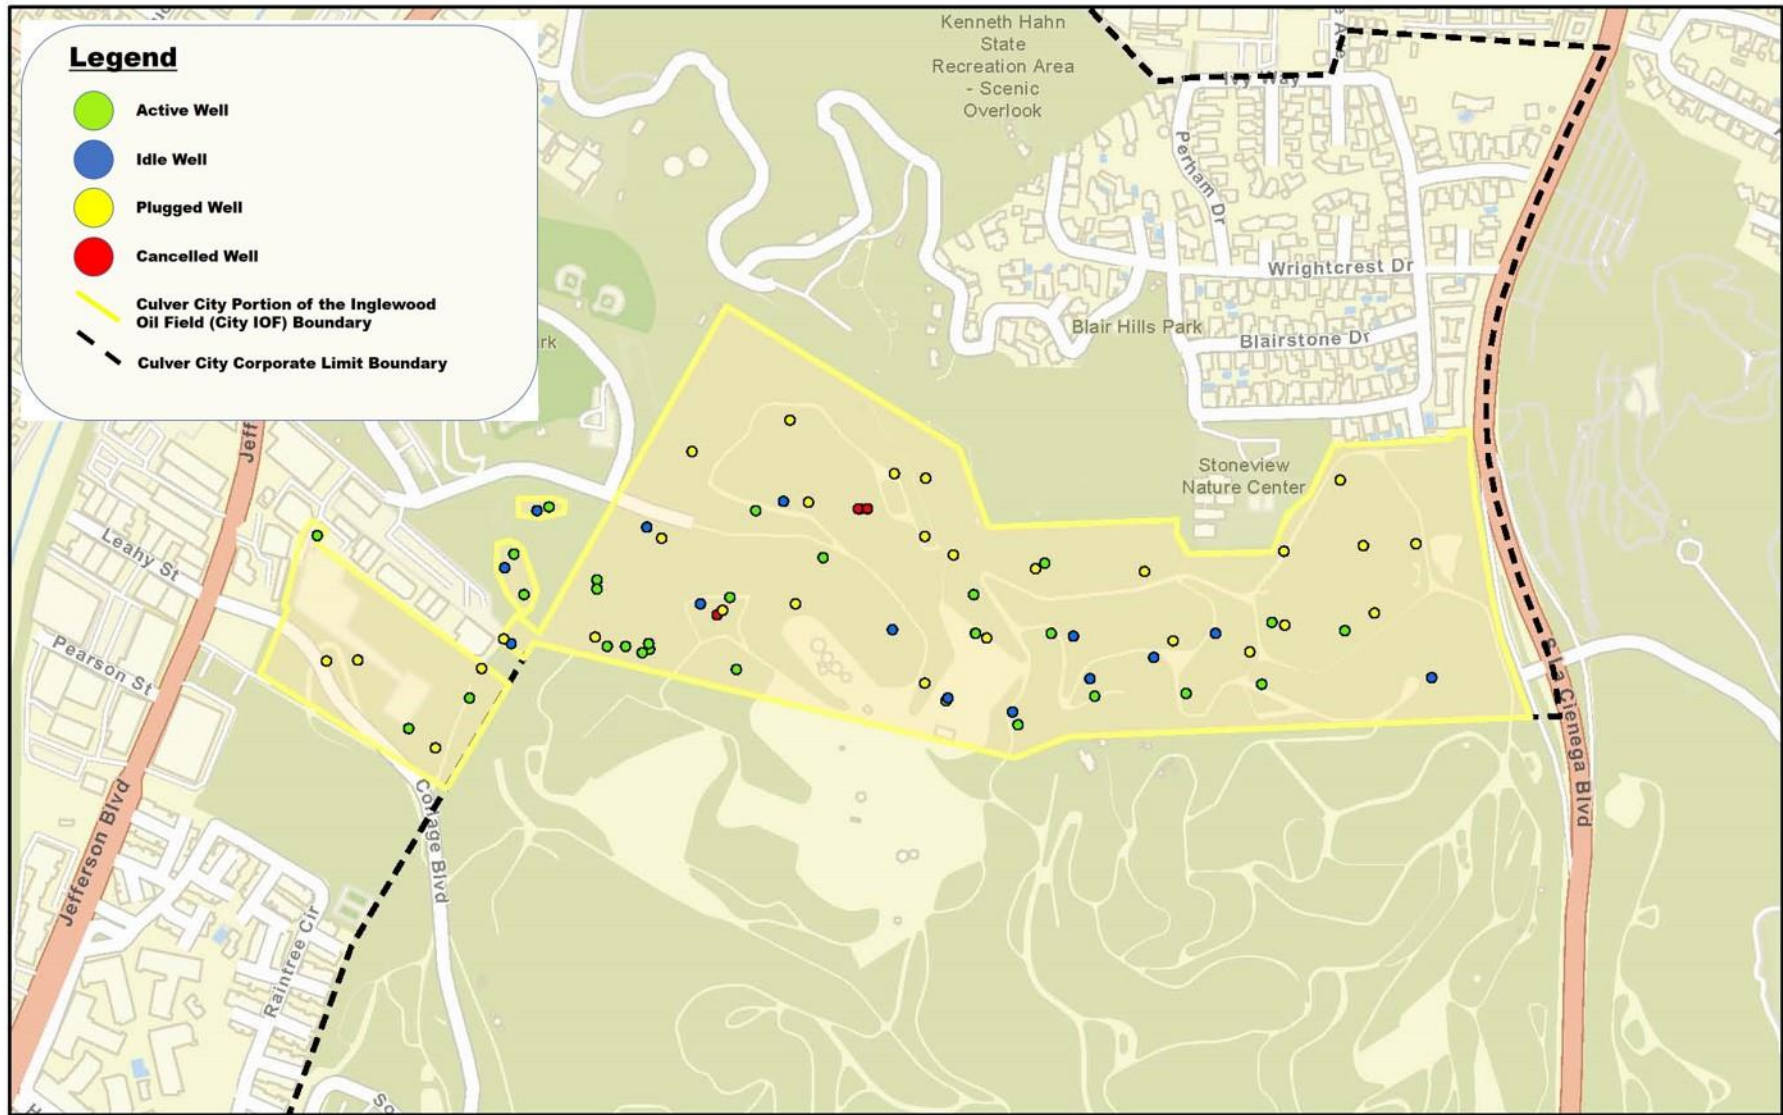

# Oil Well Locations in Culver City – Within the City IOF

June 10, 2021

1:9,028

Esri Community Maps Contributors, County of Los Angeles, Esri, HERE,

# Oil Well Locations in Culver City – Outside the City IOF

June 10, 2021

1:72,224

County of Los Angeles, Esri, HERE, Garmin, SafeGraph, METI/ASNA,