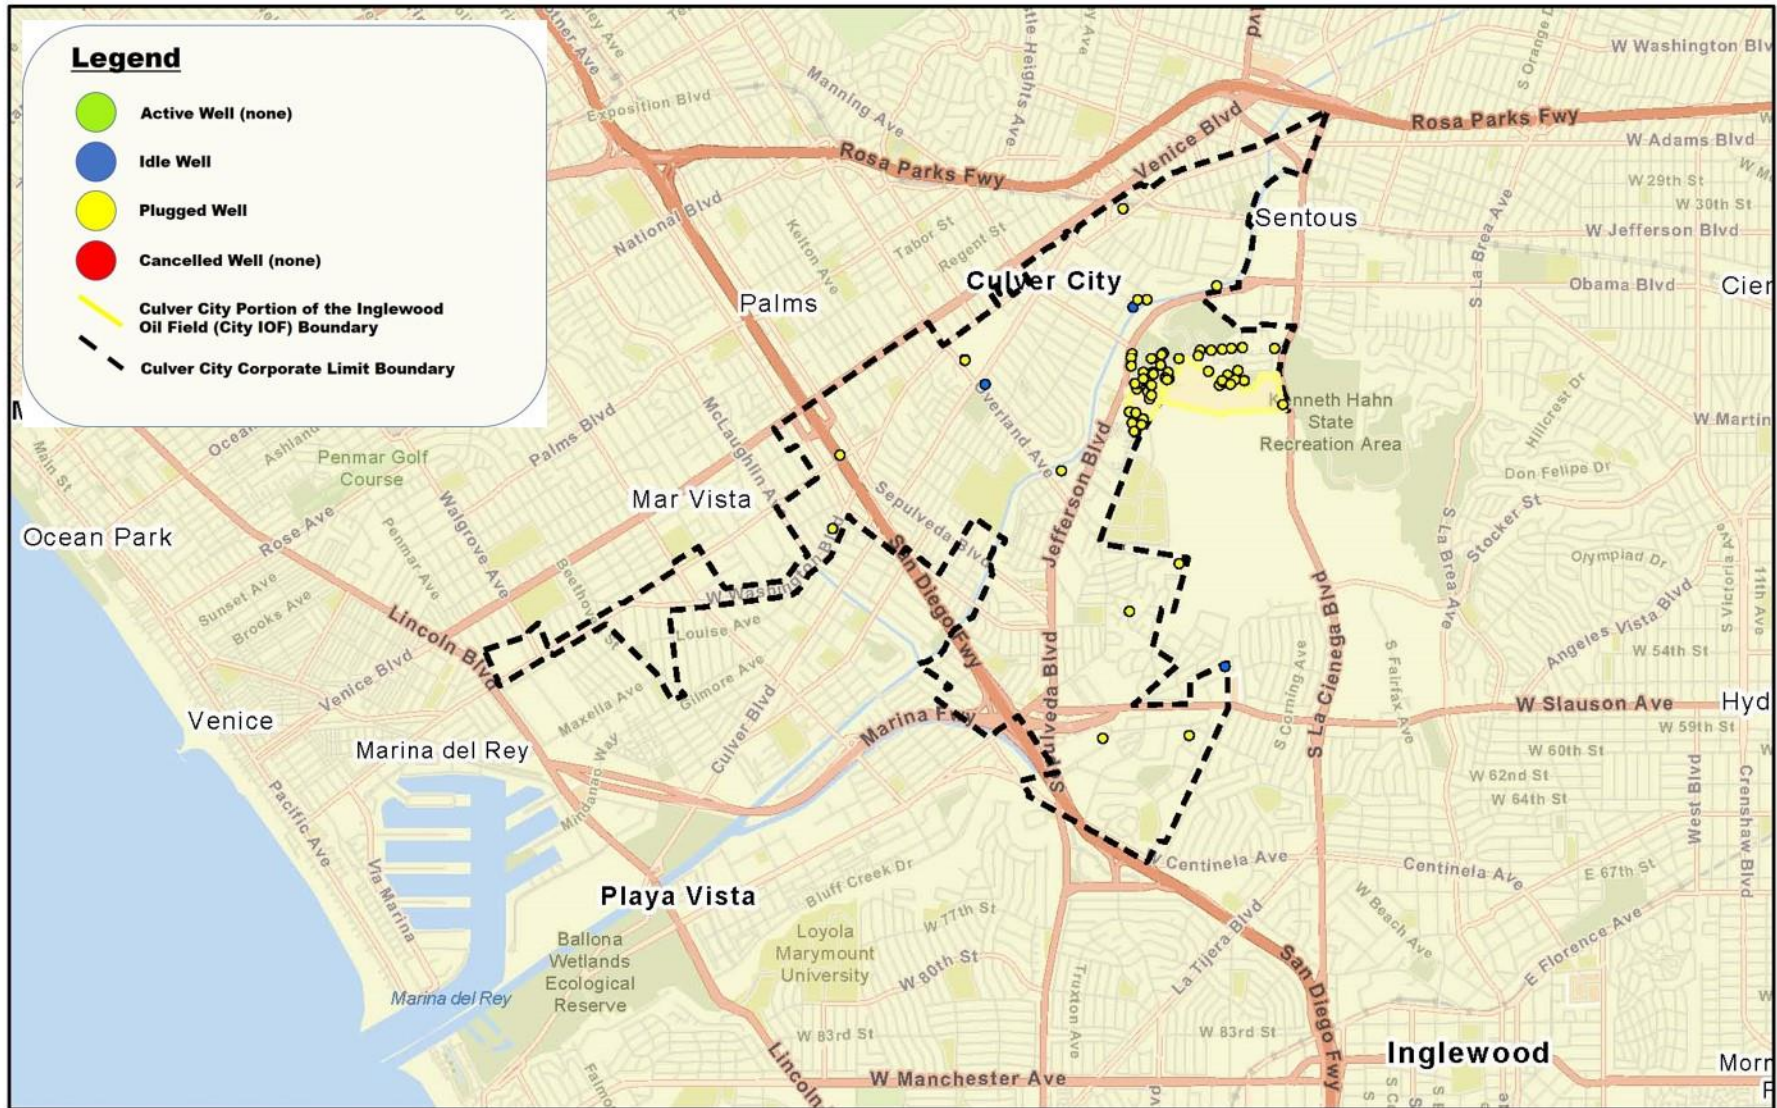

# Oil Well Locations in Culver City – Within the City IOF

June 10, 2021

1:9,028

Esri Community Maps Contributors, County of Los Angeles, Esri, HERE,

# Oil Well Locations in Culver City – Outside the City IOF

June 10, 2021

1:72,224

County of Los Angeles, Esri, HERE, Garmin, SafeGraph, METI/ASNA,