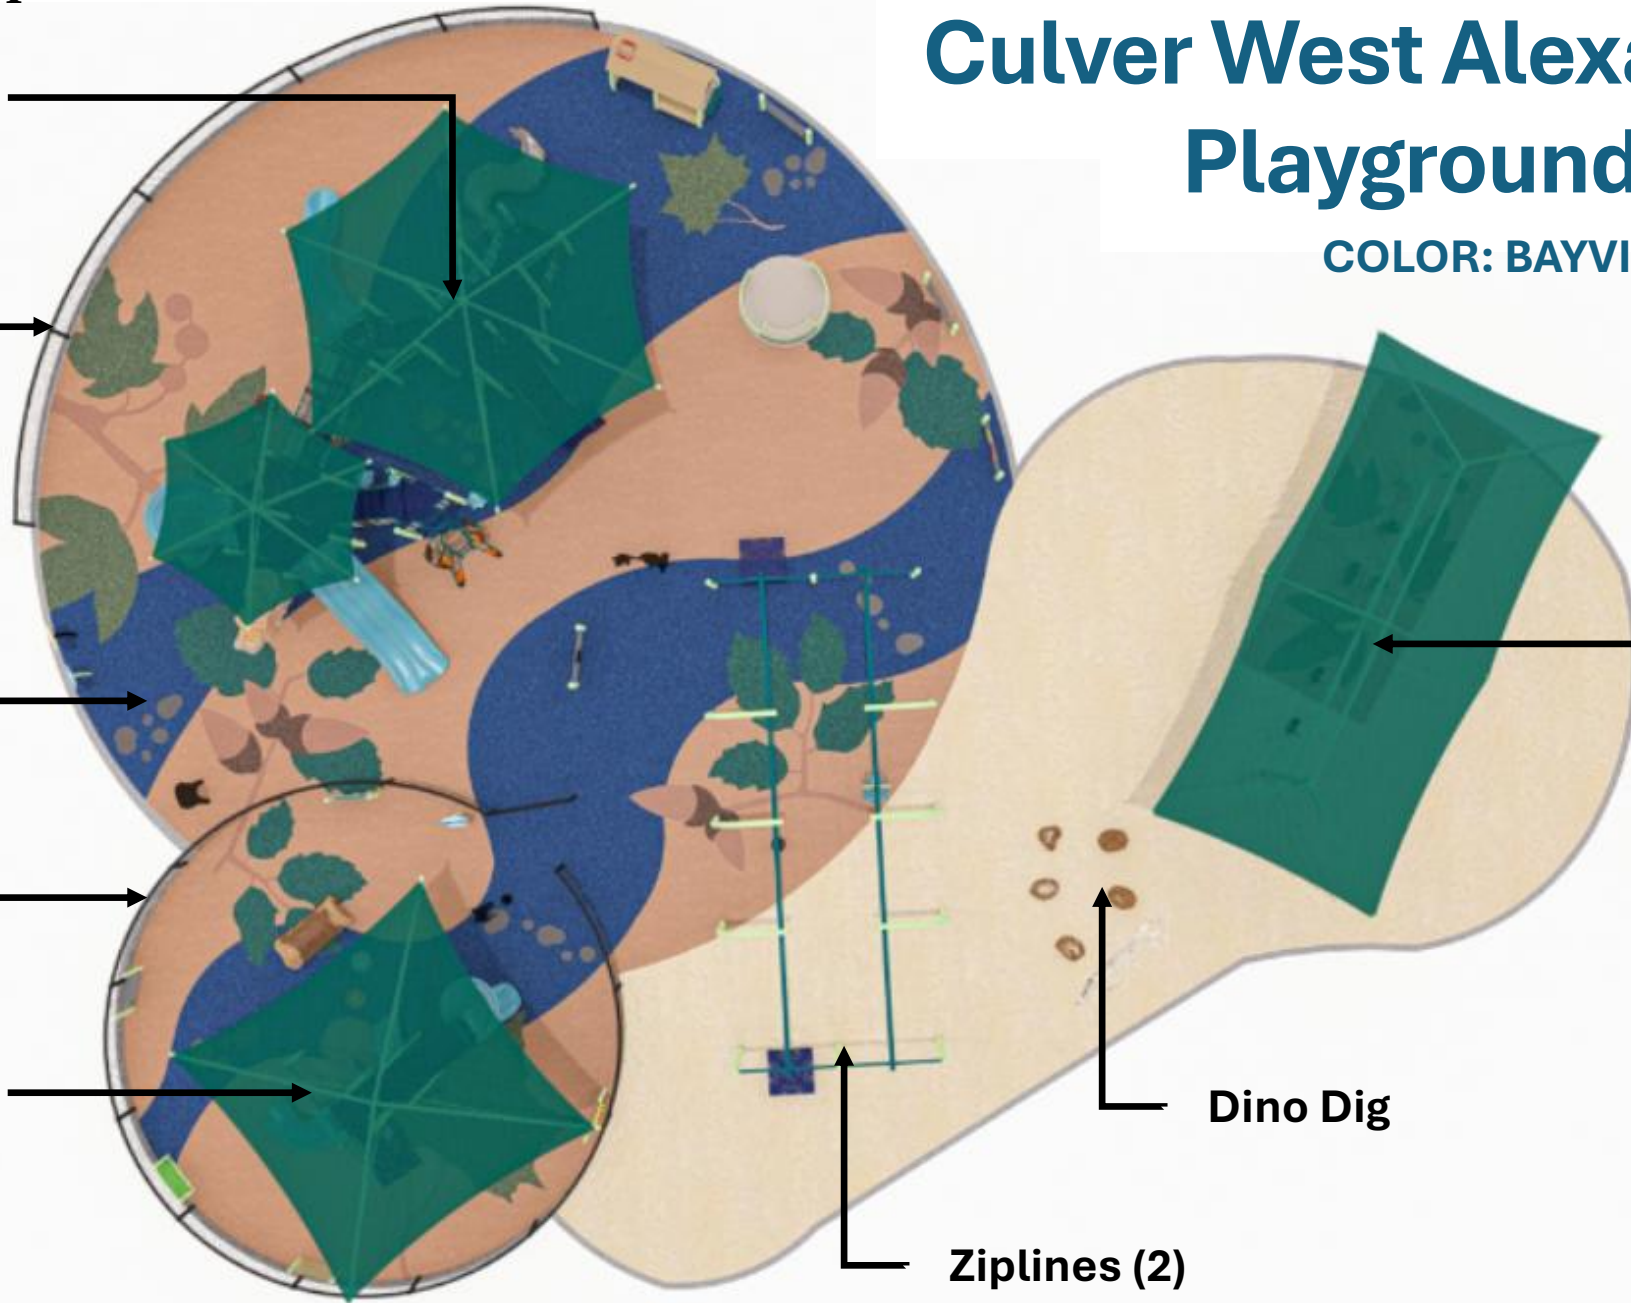

Culver West Alexander Park Playground Plan

COLOR: BAYVIEW

Play Structure
5 – 12 yrs old

New Fence

New Surface

New Fence

Play Structure
2 – 5 yrs old

Swings

Dino Dig

Ziplines (2)

Culver West Alexander Park Playground Plan

COLOR: BAYVIEW

Play Structure

5-12 years old

COLOR: BAYVIEW

5-12 years old

COLOR: BAYVIEW

Culver CITY

2-5 years old

COLOR: BAYVIEW

Swings, ziplines & Dino Dig

Double Zipline

COLOR: BAYVIEW

Swings

COLOR: BAYVIEW

Sand & Dino Dig