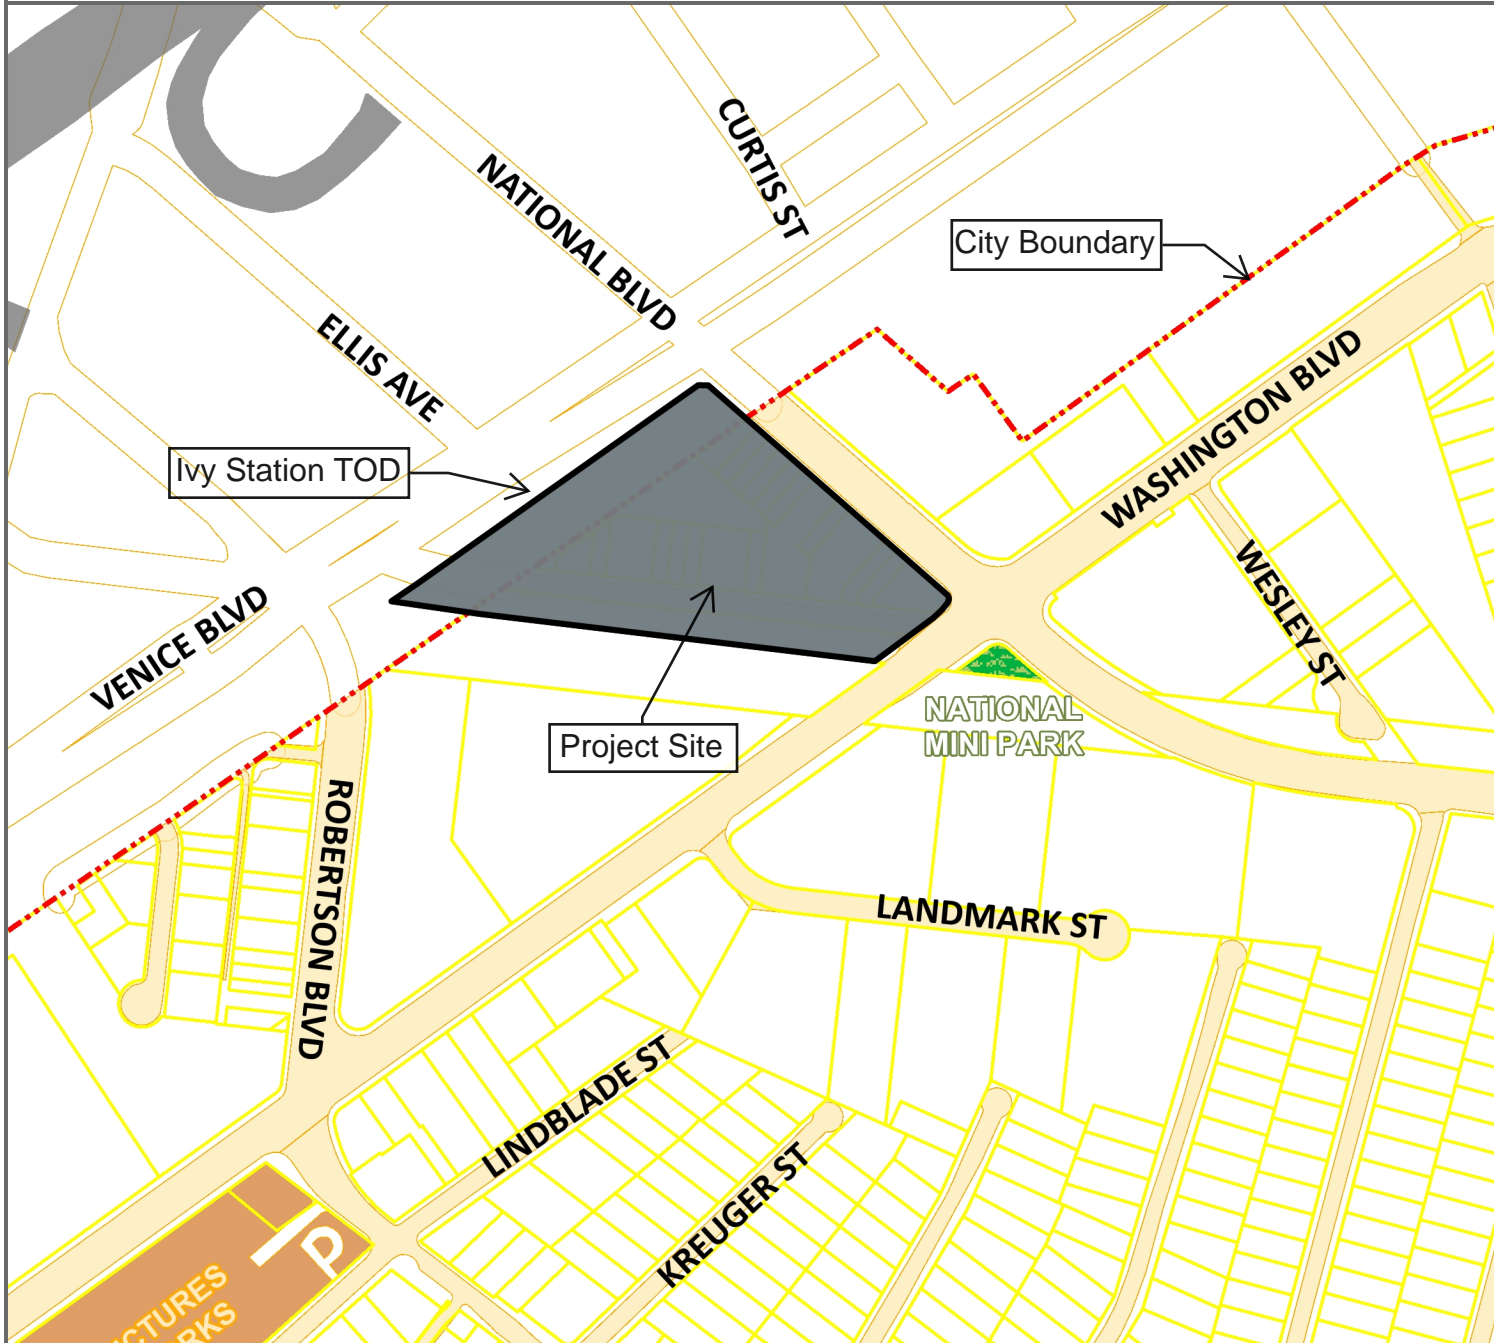

# Vicinity Map

LA Ale Works - 8809 Washington Blvd. Suites 132-133

**THE CITY OF  
CULVER CITY**

INFORMATION TECHNOLOGY DEPARTMENT

GEOGRAPHIC INFORMATION SYSTEMS

9770 CULVER BLVD  
CULVER CITY, CA 90232

TEL: 310-253-5976