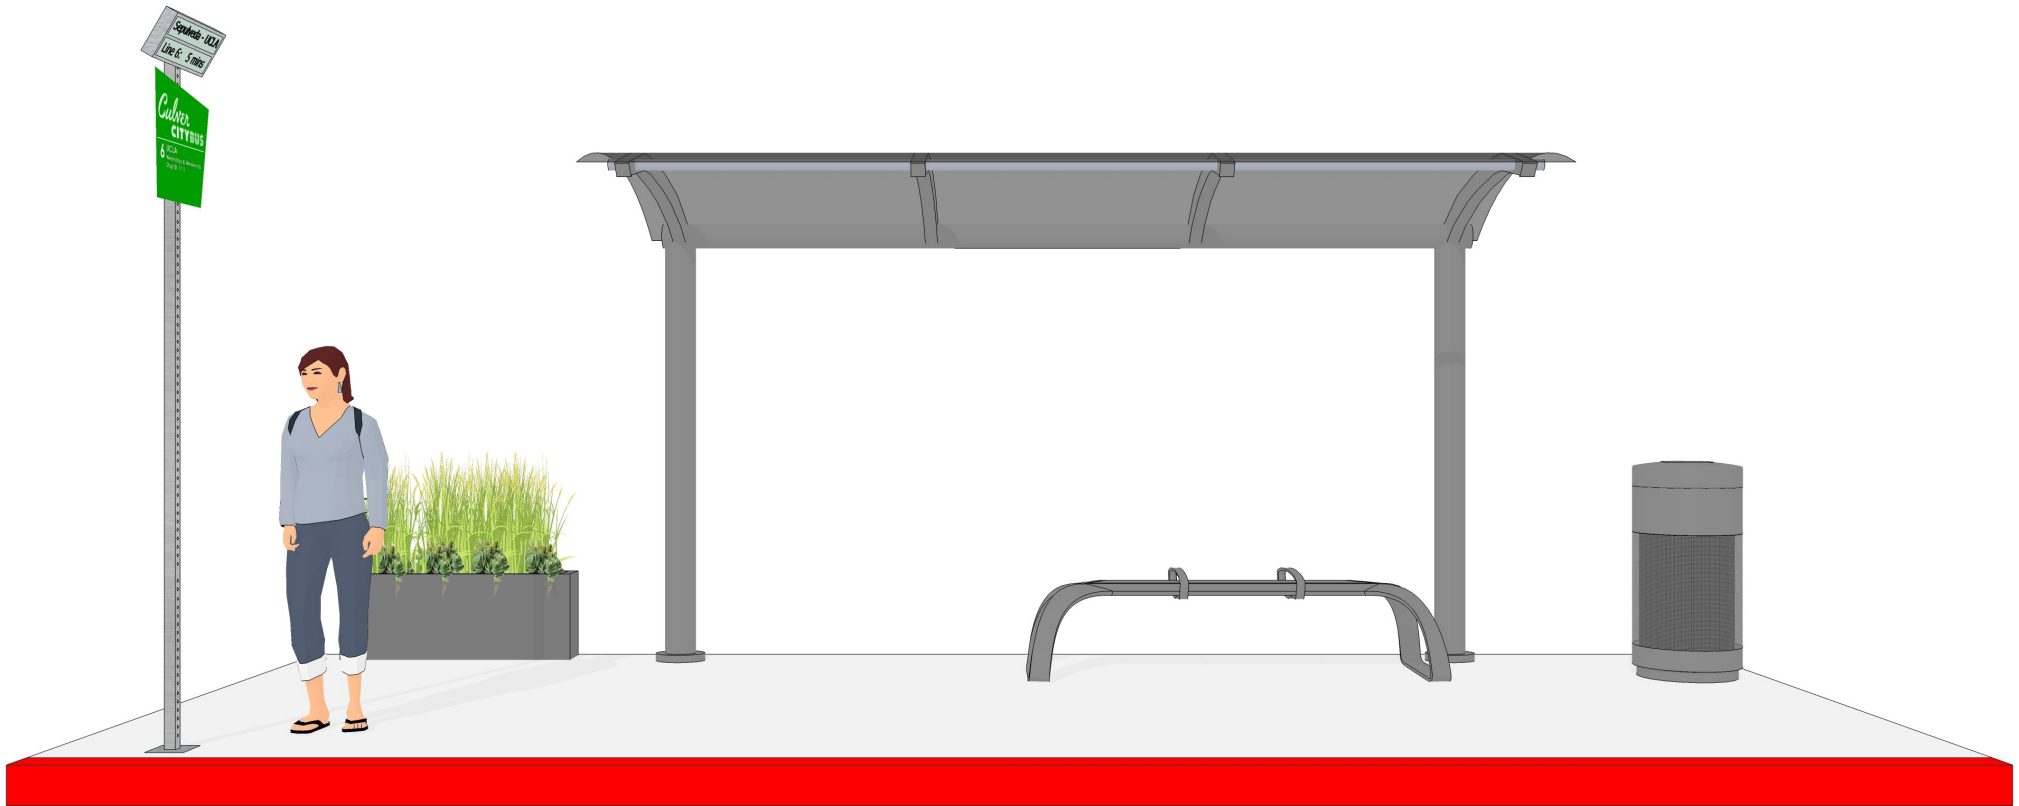

Attachment A

Front View