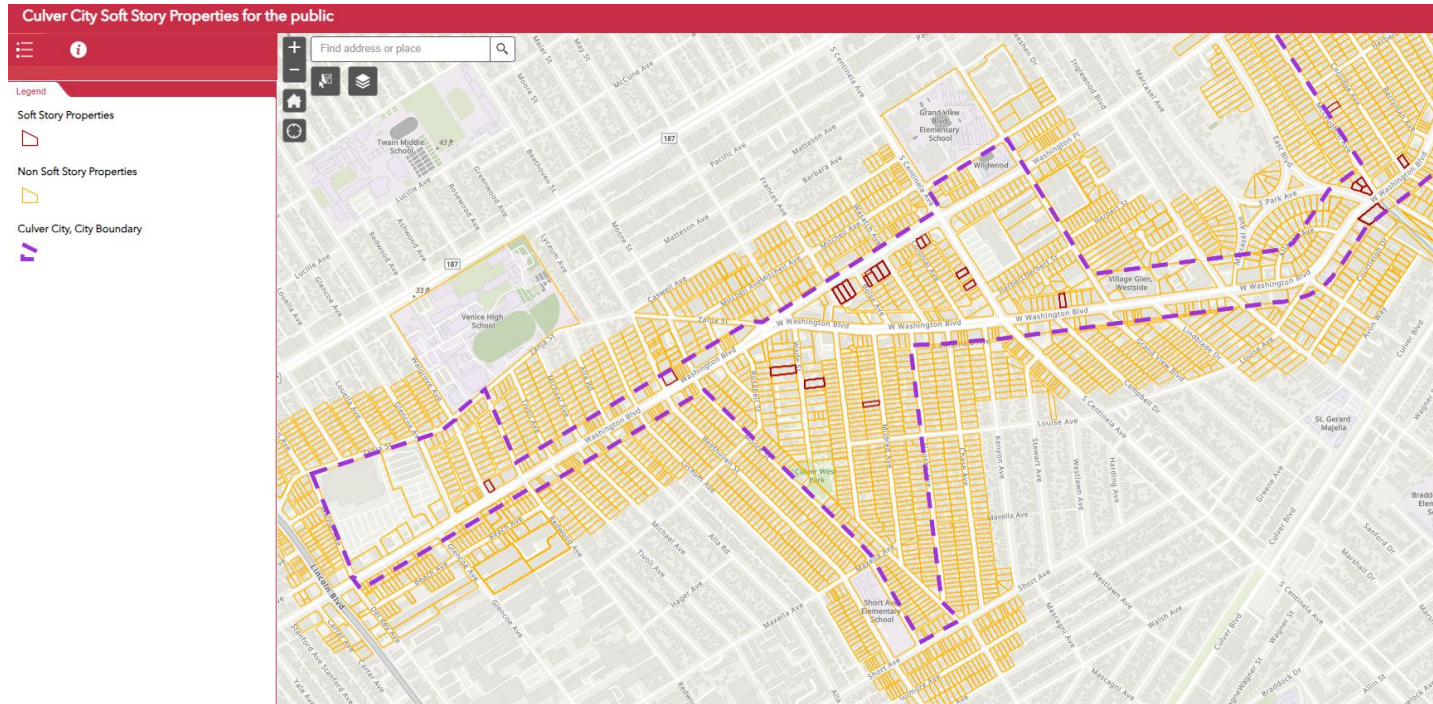

# Culver City Soft Story Properties Map

# Cal OES Hazard Exposure and Social Vulnerability Map