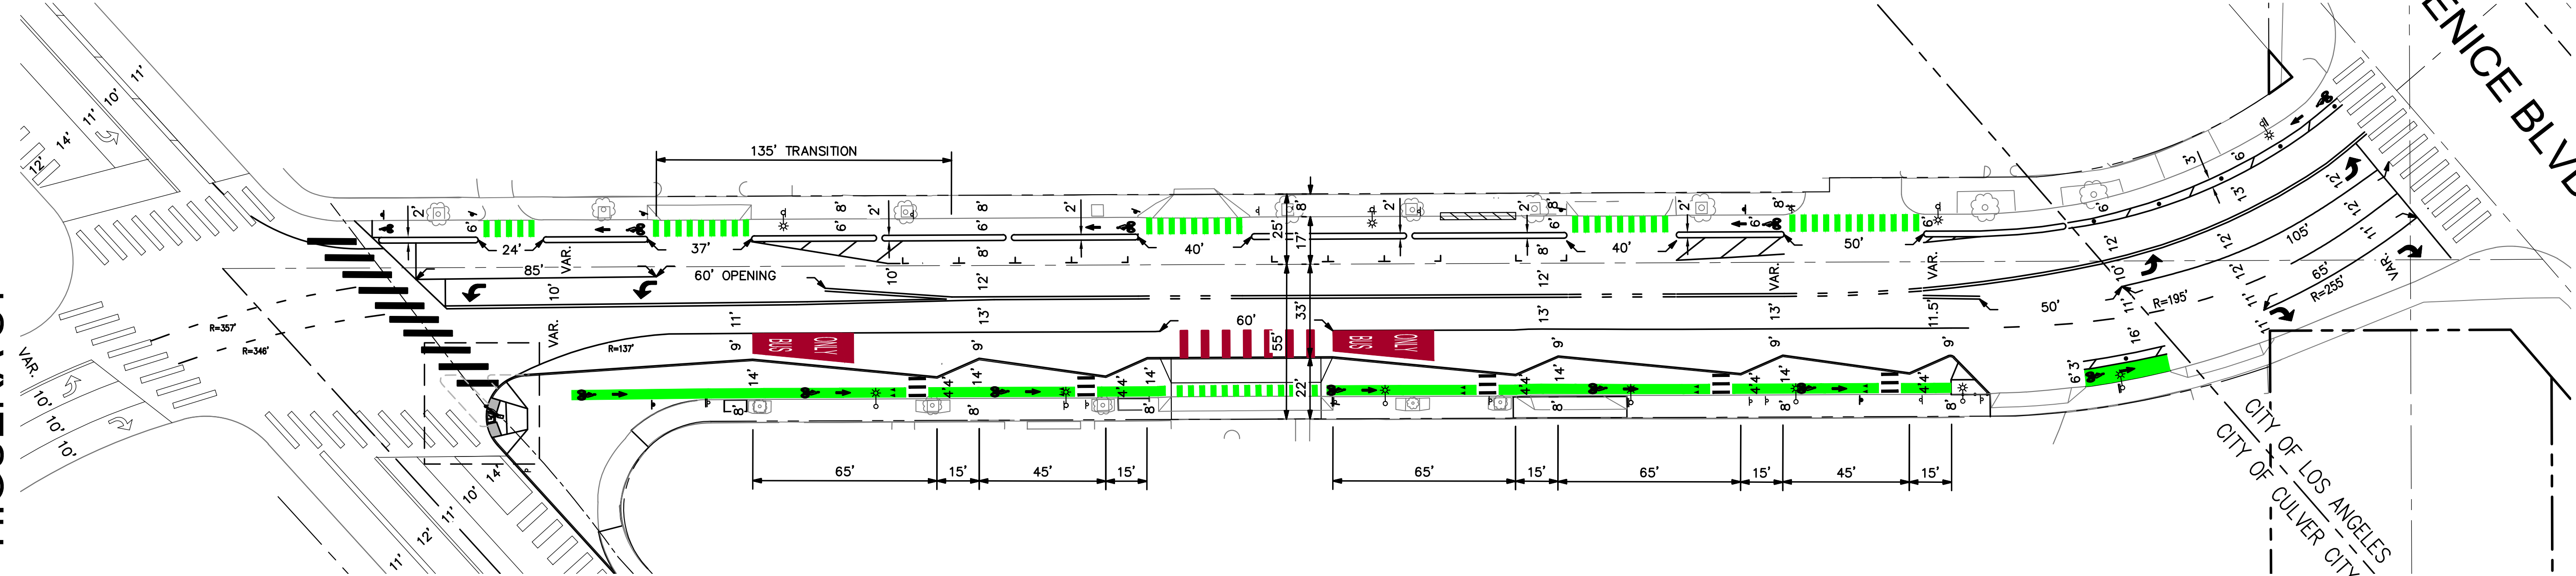

WASHINGTON BLVD

ROBERTSON BLVD

VENICE BLVD

HIGUERA ST

WASHINGTON BLVD

CITY OF LOS ANGELES
CITY OF CULVER CITY

SCALE 1"=30'